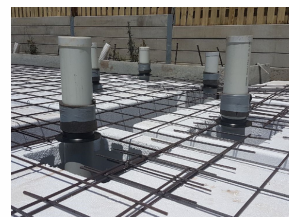

Termicide Frizbee Collar